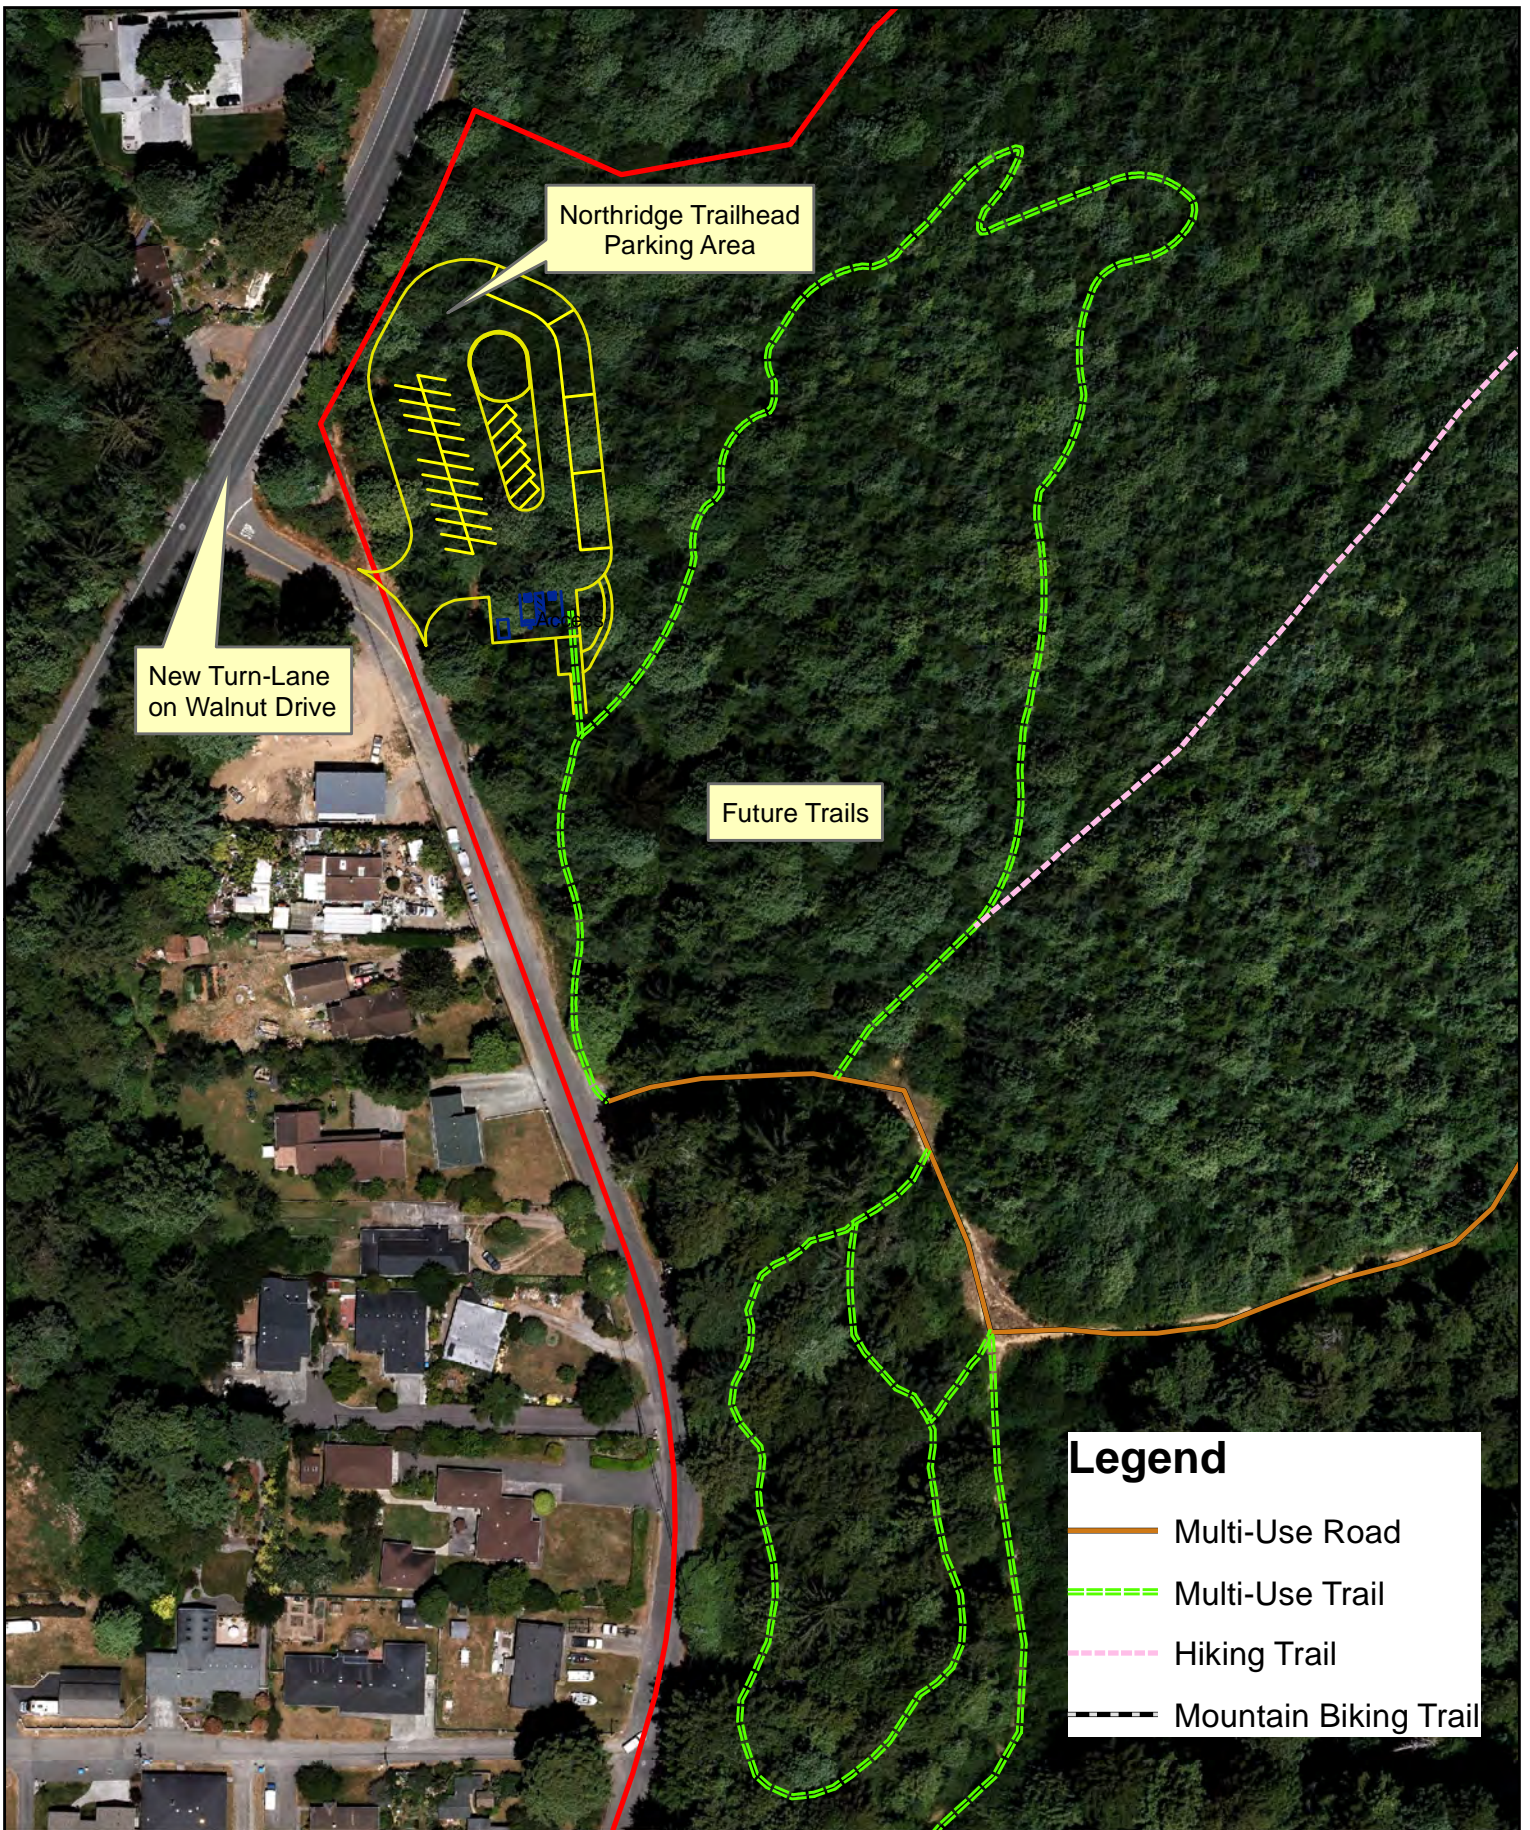

New Left-turn Pocket

Equestrian Parking  
(4 spots)

Accessible Parking  
(2 spots)

Future Trails

### McKay Community Forest - Northridge Trailhead

Imagery: 2014  
Created: July 10, 2018  
Humboldt County Public Works

 Community Forest Boundary  
Map 1

### McKay Community Forest - Northridge Trailhead and Future Trails

Imagery: 2014  
 Created: July 10, 2018  
 Humboldt County Public Works

Community Forest Boundary  
 Map 2

Northridge Trailhead  
Parking Area

Potential Phase 2  
Acquisition

**Legend**

-  Multi-Use Road
-  Multi-Use Trail
-  Hiking Trail
-  Mountain Biking Trail

**McKay Community Forest - Northridge Trailhead and Future Trails**

Imagery: 2016  
Created: July 10, 2018  
Humboldt County Public Works