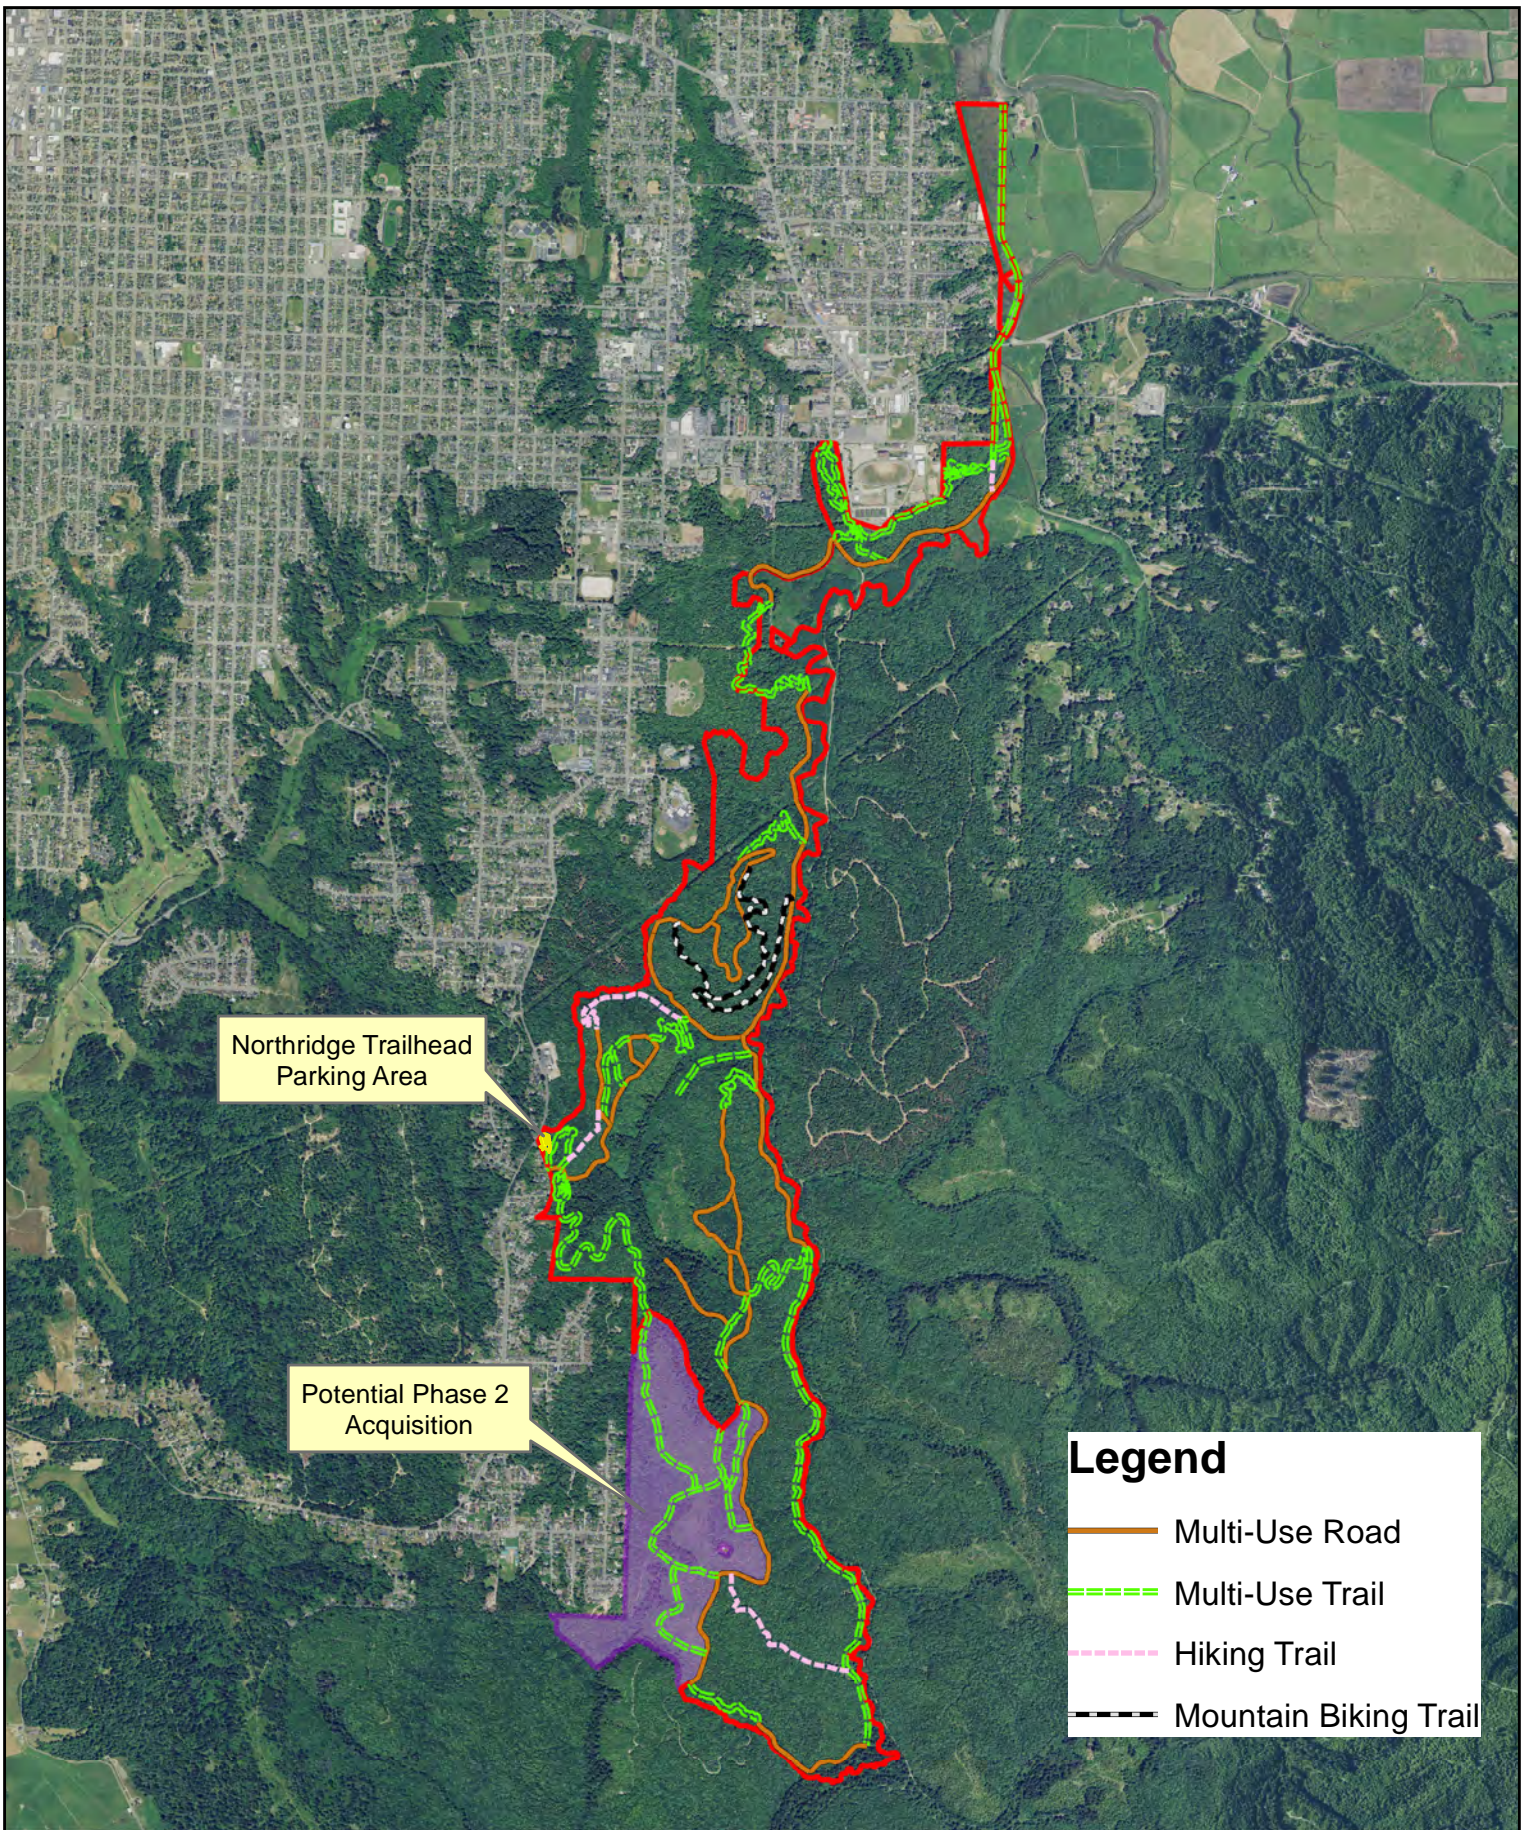

New Left-turn Pocket

Equestrian Parking  
(4 spots)

Accessible Parking  
(2 spots)

Future Trails

### McKay Community Forest - Northridge Trailhead

Imagery: 2014  
Created: July 10, 2018  
Humboldt County Public Works

 Community Forest Boundary  
Map 1

### McKay Community Forest - Northridge Trailhead and Future Trails

Imagery: 2014  
 Created: July 10, 2018  
 Humboldt County Public Works

Community Forest Boundary  
 Map 2

Northridge Trailhead  
Parking Area

Potential Phase 2  
Acquisition

**Legend**

-  Multi-Use Road
-  Multi-Use Trail
-  Hiking Trail
-  Mountain Biking Trail

**McKay Community Forest - Northridge Trailhead and Future Trails**

Imagery: 2016  
Created: July 10, 2018  
Humboldt County Public Works