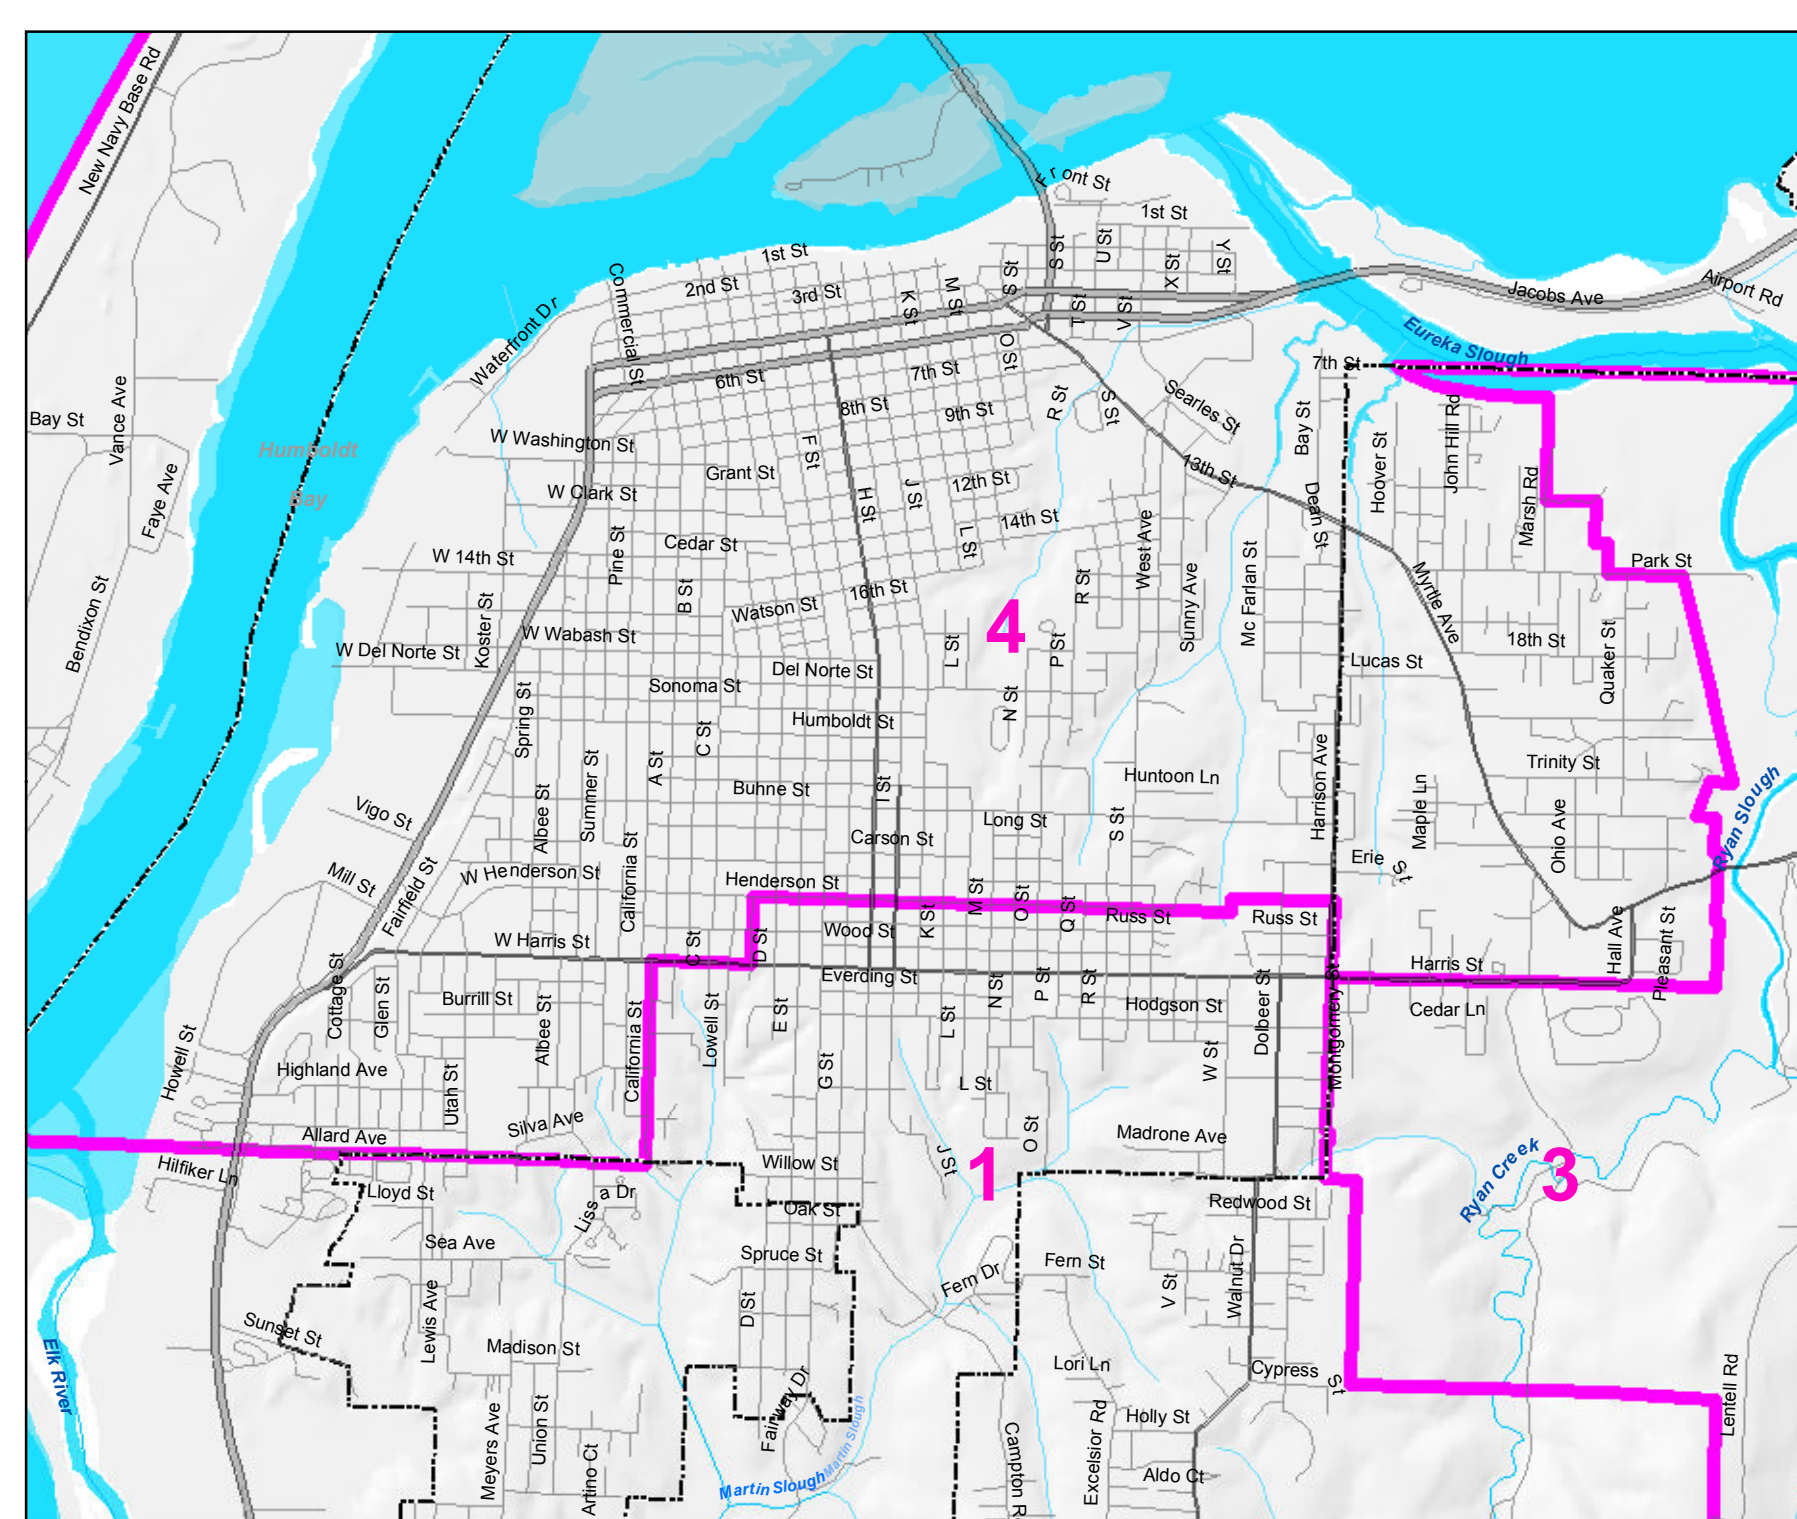

Humboldt County Supervisorial Districts

2013

Humboldt County Supervisors

- District 1: Rex Bohn
- District 2: Estelle Fennell
- District 3: Mark Lovelace
- District 4: Virginia Bass
- District 5: Ryan Sundberg

Eureka Area Detail