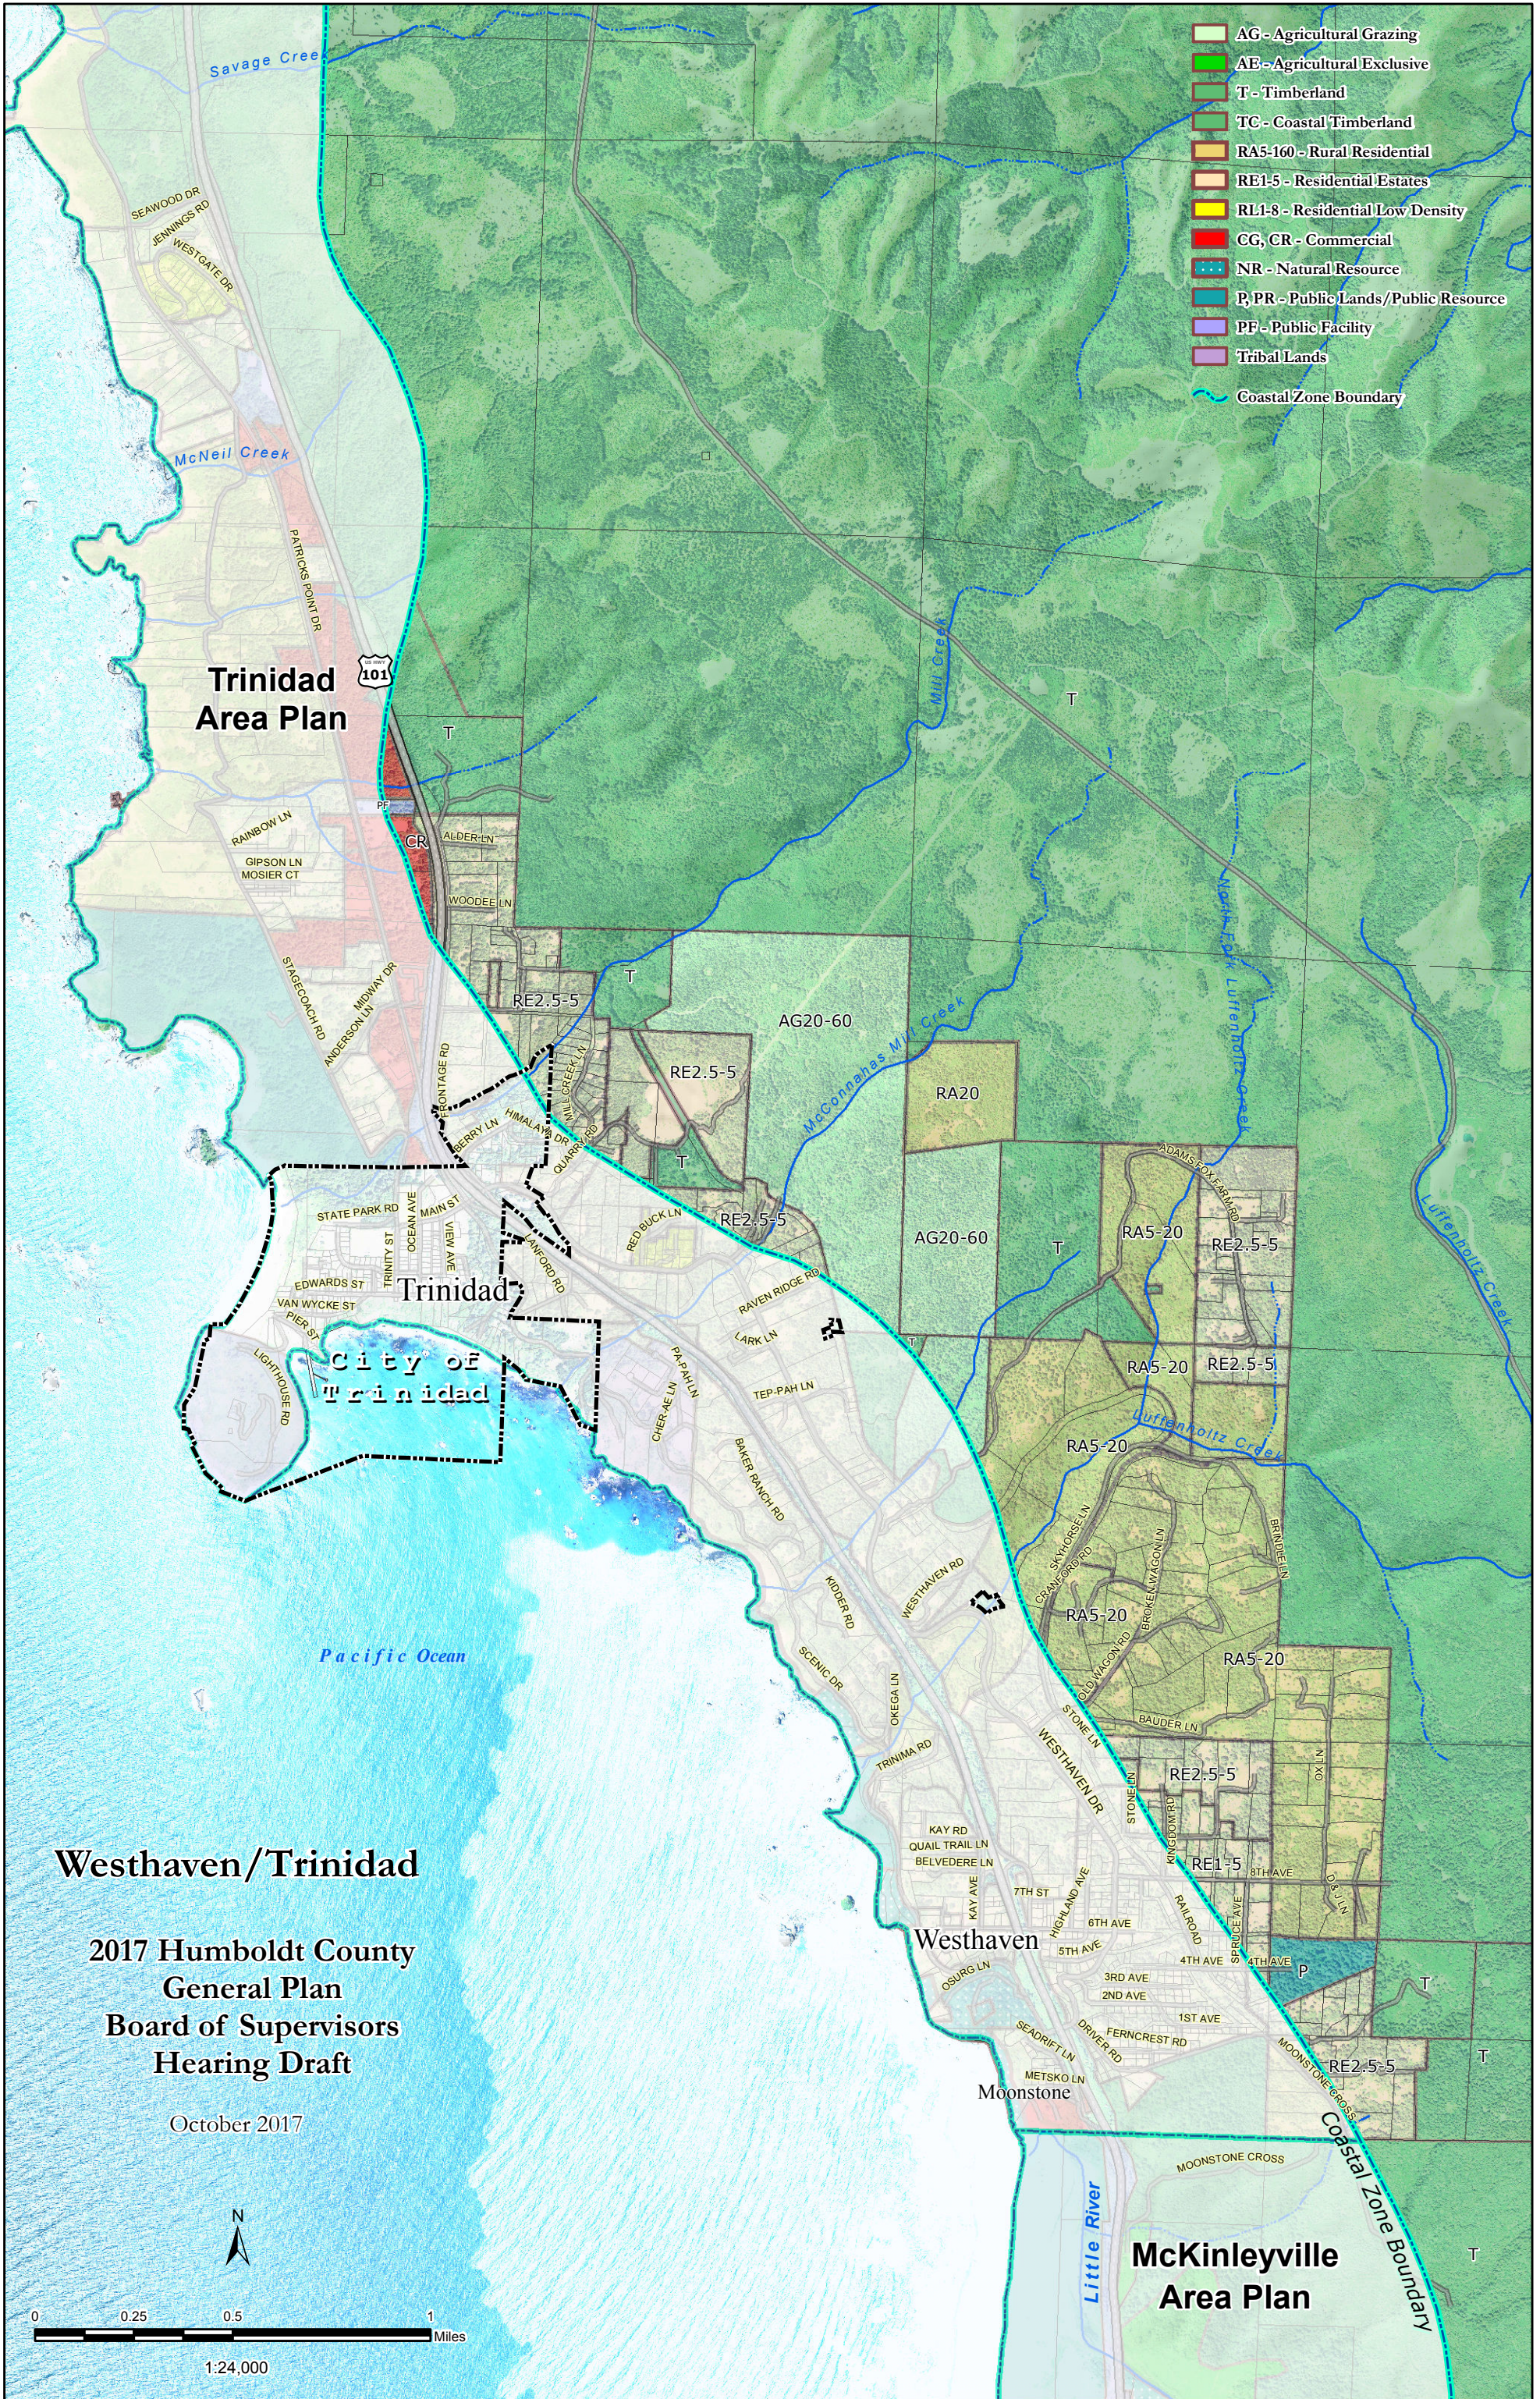

- AG - Agricultural Grazing
- AE - Agricultural Exclusive
- T - Timberland
- TC - Coastal Timberland
- RA5-160 - Rural Residential
- RE1-5 - Residential Estates
- RL1-8 - Residential Low Density
- CG, CR - Commercial
- NR - Natural Resource
- P, PR - Public Lands/Public Resource
- PF - Public Facility
- Tribal Lands
- Coastal Zone Boundary

Trinidad Area Plan

Trinidad

City of Trinidad

Westhaven

Moonstone

McKinleyville Area Plan

Westhaven/Trinidad

2017 Humboldt County
General Plan
Board of Supervisors
Hearing Draft